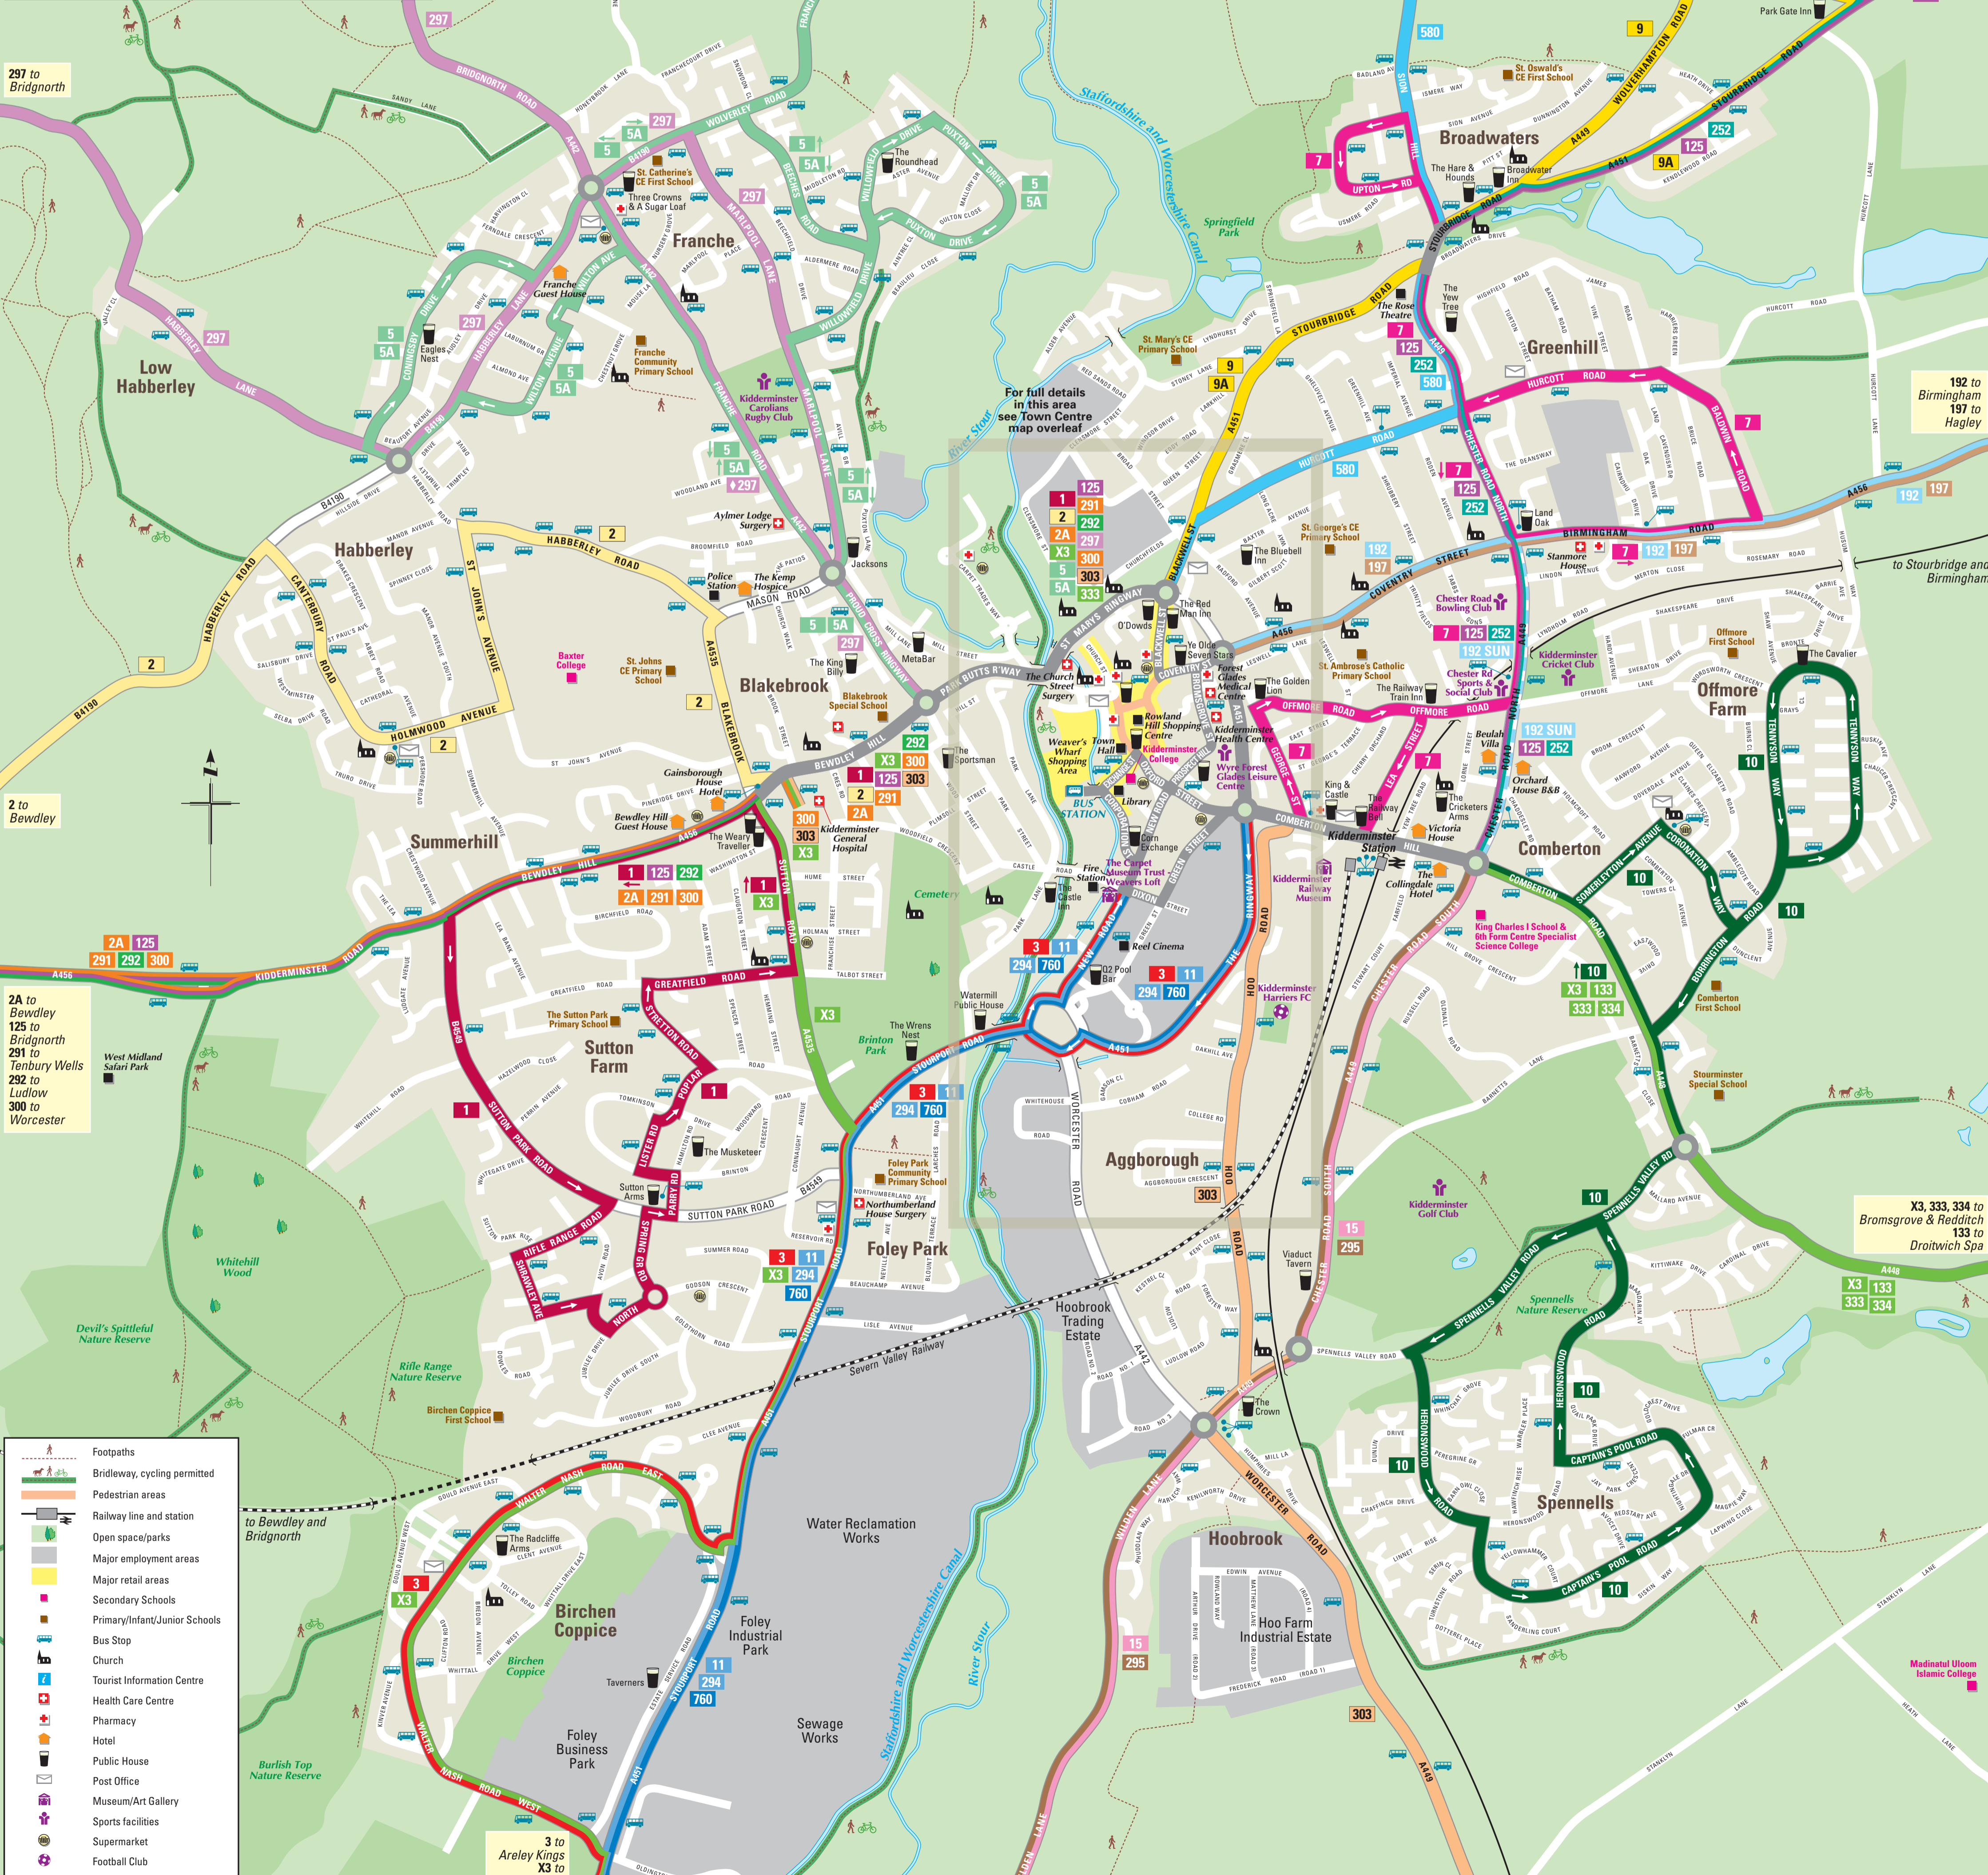

Kidderminster Bus Services Map

Bus routes	Frequency
1	15 minutes
2	20 minutes
2A	30 minutes
3	6 hours
5	30 minutes
5A	30 minutes
7	1 hour
9	30 minutes
9A	30 minutes
10	30 minutes
11	1 hour
294	1 hour
15	2 hours Monday to Friday
125	1 hour
133	1 hour (133 - 3 journeys)
333	1 hour (133 - 3 journeys)
334	1 hour (133 - 3 journeys)
X3	1 hour (133 - 3 journeys)
192	1 journey, 2 hourly Sundays
197	2 journeys
252	2 hours Saturday and Sunday
291	3 hours
292	2 hours
295	2 hours
297	2 hours
300	2 hours Sunday only
303	1 hour
580	2 journeys
760	Thursdays and Saturdays only
Combined routes	297
Certain journeys	297

Bus operates in direction of arrow shown

- Footpaths
- Bridleway, cycling permitted
- Pedestrian areas
- Railway line and station
- Open space/parks
- Major employment areas
- Major retail areas
- Secondary Schools
- Primary/Infant/Junior Schools
- Bus Stop
- Church
- Tourist Information Centre
- Health Care Centre
- Pharmacy
- Hotel
- Public House
- Post Office
- Museum/Art Gallery
- Sports facilities
- Supermarket
- Football Club